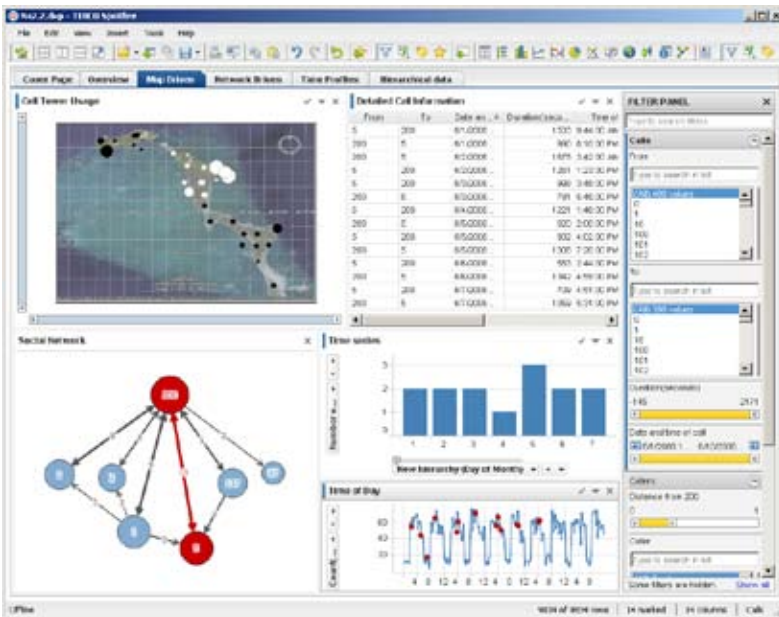

Network graphs are an essential tool for analysts that need to visualize complex interactions among people, molecules, business processes, or other entities. Understanding these interaction networks is crucial to many modern business challenges in security, drug discovery, supply chain, health care administration, and more. However, answering tough questions and gaining competitive insight usually requires more than just the data in the network. The most powerful and unique insights require a user-friendly environment for rapidly testing new ideas and establishing connections across disparate data sources.

By linking network graphing with other interactive visualizations and tools, analysts gain an easy-to-use yet comprehensive analysis environment, whether analyzing interactions in social networks, molecular systems, business processes, or other networks of data.

SOLUTION

Unlike other complex tools designed solely for network analysis, Spotfire Network Analytics provides network graphing tightly integrated with TIBCO Spotfire® Professional software's suite of simple but powerful analysis tools. Users can quickly filter and explore data, as well as merge and link different kinds of data to reveal connections between them. This intuitive environment unleashes the knowledge of analysts by providing immediate answers to questions and crucial evidence to support hypotheses. For added power, developers can extend Spotfire Network Analytics with custom layouts and calculations of their own design.

EXTENSIONS

- Layouts quickly and intelligently arrange the graph. Circle and From-To layouts are provided with Spotfire Network Analytics
- Calculations help you find interesting data in your graph. Three centrality measures are included with Spotfire Network Analytics: Betweenness, Degree, and Distance/ Closeness.
- Add your own developed layouts and calculations