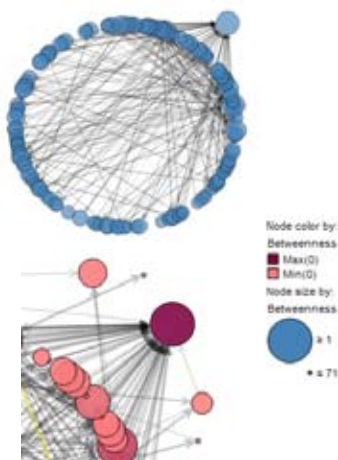

By linking network graphing with other interactive visualizations and tools, analysts gain an easy-to-use yet comprehensive analysis environment, whether analyzing interactions in social networks, molecular systems, business processes, or other networks of data.

BENEFITS

- Discover new insights into complex networks of interactions and gain crucial data to support to hypotheses
- Gain a complete picture of complex systems by integrating network analysis with other data sources and visualization techniques
- Reduce the time to answers by enabling analysts to sift through dense networks easily and identify points of interest

SOLUTION

Unlike other complex tools designed solely for network analysis, Spotfire Network Analytics provides network graphing tightly integrated with TIBCO Spotfire® Professional software's suite of simple but powerful analysis tools. Users can quickly filter and explore data, as well as merge and link different kinds of data to reveal connections between them. This intuitive environment unleashes the knowledge of analysts by providing immediate answers to questions and crucial evidence to support hypotheses. For added power, developers can extend Spotfire Network Analytics with custom layouts and calculations of their own design.

USE CASES

- Navigate and parse complex social networks. Find key players, and see how interaction patterns change over time.
- Uncover suspicious patterns of transactions between individuals.
- Analyze patterns of molecular interactions to help identify targets and treatment opportunities.
- Visualize supply chain or business process data. Drill into bottlenecks or areas that need attention.
- Represent hierarchical network data and easily drill down between its layers.